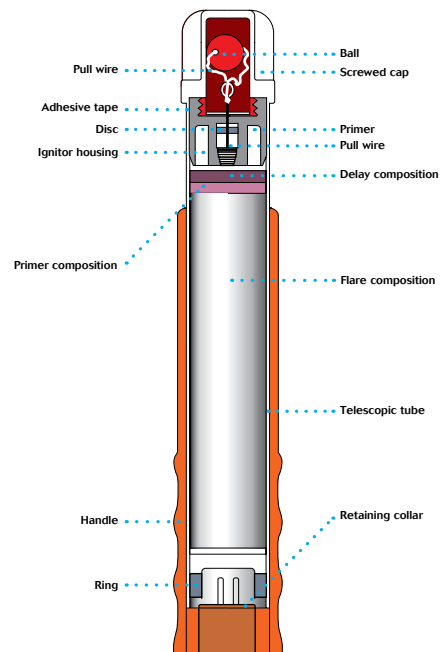

# White Handflare

Art No. 9162500

The White Handflare is for use as a collision warning signal or for illumination of small areas. Designed to withstand exceptional environmental exposure and to perform reliably even after immersion in water. Featuring a unique telescopic handle with improved grip, making it very compact for stowage. Easily extended for safe handling and operation by pull wire ignitor. Produces hot white flame for 60 seconds at 2,500 candela.

## Operation

1. Pull out white end until telescopic tube is fully extended and engaged.
2. Unscrew white end cap and point away.
3. Pull ball out sharply to fire.
4. Hold at arms length. Point Downwind. End plug ejects after 2 seconds delay.

## Packing & Transport Information

- 100 flares in 1 fibreboard box
- Gross weight 17.6 kg (38.80 lb.)
- Net weight 17 kg (37.48 lb.)
- Measurements of fibreboard box: 37 x 27 x 27cm (15 x 11 x 11 in)
- Net Explosive Content per box: 6 kg (13.23 lb.)
- Hazard Class 1.4G
- UN0191
- Proper Shipping Name: Signal Devices Hand
- Other Information: Cargo Aircraft Only

## Specifications

- Length: 175mm (6.9 in)
- Length with handle pulled out: 280mm (11 in)
- Diameter: 28mm (1.1 in)
- Weight: 170g (6.003oz)
- Light intensity: 2,500 candela
- Burning time: 60 seconds
- Colour of light: white
- Ignition: pull wire ignitor
- Net explosive content: 60g (2.12oz)