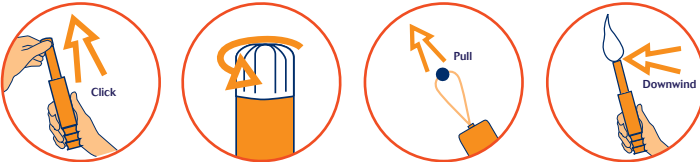

# White Handflare

Art No. 9162500

The White Handflare is for use as a collision warning signal or for illumination of small areas. Designed to withstand exceptional environmental exposure and to perform reliably even after immersion in water. Featuring a unique telescopic handle with improved grip, making it very compact for stowage. Easily extended for safe handling and operation by pull wire ignitor. Produces hot white flame for 60 seconds at 2,500 candela.

## Application

For use by day or night as a short-range collision warning signal, to pinpoint position and to illuminate small areas at night. These may be carried on the ship's bridge and are recommended for yachts making night passages. Four white handflares are included in our RORC kits. Also available is the similar red handflare (Art No. 9162800), which is used to signal distress.

## Operation

1. Pull out white end until telescopic tube is fully extended and engaged.
2. Unscrew white end cap and point away.
3. Pull ball out sharply to fire.
4. Hold at arms length. Point Downwind. End plug ejects after 2 seconds delay.