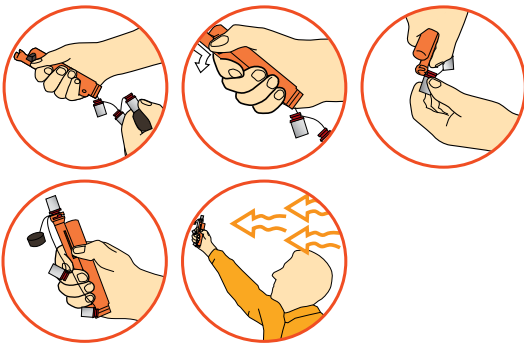

Compact Signal Launcher

Art No. 9194700

The lightweight, Comet Compact Signal Launcher contains 3 red aerial flare cartridges and a penjector firing mechanism, all enclosed in a tough, water-resistant case. The penjector is fitted with a stainless-steel spring and striker pin. It features a slot for easy loading and unloading of the flare cartridges. These are stored inside the casing on an elastic lanyard to avoid them being lost when the base cap is unscrewed.

Application

Compact Signal Launchers are designed primarily for use on yachts, dinghies, Personal Water Craft, canoes and sailboards, but have many applications as a general-purpose distress signal for aviation, hill-walking, climbing, skiing and other outdoor pursuits. Each cartridge projects its payload to a height of 50 metres, burns for over 5 seconds at a minimum of 10,000 candela and is visible for at least 5 miles in daylight increasing to 10 miles at night, depending on weather conditions. Operating instructions are on the case.

Operation

For day or night-use only when rescue services are sighted

1. Unscrew base cap.
2. Place trigger in safety catch position.
3. Load the flare cartridge attached to lanyard by sliding into slot on penjector.
4. To fire, hold the penjector firmly at arms length above and away from face and body, pull back penjector trigger and release – fire vertically and be prepared for slight recoil and loud report

Storage

When not carried, the signal should be stored in our robust, specially designed Polybottle, or in a dry location at ambient temperature.

Specifications

- Application: For use in day and night distress signal situations
- Dimensions: 145mm x 40mm x 25mm (5.7 x 1.6 x 1.0 in)
- Explosive content: 14g per pack (0.49oz)
4.66g per cartridge (0.164oz)
- Burning time: over 5 seconds
- Height: 50 metres (164')
- Light intensity: 10,000 candela
- Weight: 74g (2.6oz)