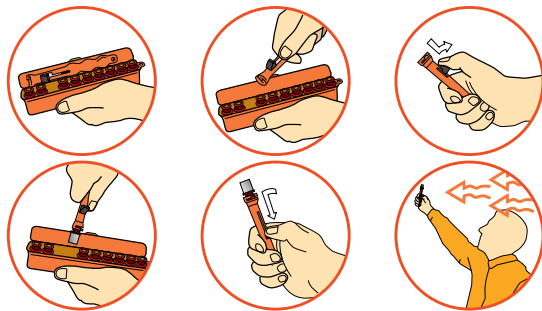

Personal Signal Launcher

Art No. 9194600

The lightweight, Comet Personal Signal Launcher pack contains 9 red aerial flare cartridges and a penjector firing mechanism, all enclosed in a tough, water-resistant case. The penjector is fitted with a stainless-steel spring and striker pin. It features a slot for easy loading and unloading of the flare cartridge with the trigger in the safety catch position.

Application

Comet Personal Signal Launcher are designed primarily for use on yachts, dinghies, Personal Water Craft, canoes and sailboards, but have many applications as a general-purpose distress signal for aviation, hill-walking, climbing, skiing and other outdoor pursuits. Each cartridge projects its payload to a height of 50 metres, burns for over 5 seconds at a minimum of 10,000 candela and is visible for at least 5 miles in daylight increasing to 10 miles at night, depending on weather conditions. Operating instructions are on the case.

Operation

For day or night-use only when rescue services are sighted

1. Open case.
2. Remove penjector from pack.
3. Place trigger in safety catch position.
4. Load the flare cartridge by sliding into slot on penjector.
5. To fire, hold the penjector firmly at arms length above and away from face and body, pull back penjector trigger and release – fire vertically and be prepared for slight recoil and loud report.

Storage

When not carried, the signal should be stored in our robust, specially designed Polybottle, or in a dry location at ambient temperature.

Specifications

- Application: For use in day and night distress signal situations
- Dimensions: 180mm x 58mm x 25mm (7.1 x 2.28 x 1.0 in)
- Height: 50 metres (164')
- Explosive content: 42g per pack (1.48oz)
4.66g per cartridge (0.164oz)
- Burning time: over 5 seconds
- Light intensity: 10,000 candela
- Weight: 160g (5.6oz)